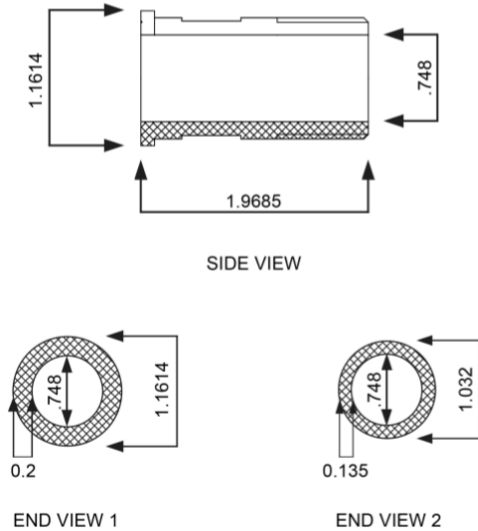

NC-CS201 - Coupling Pipe