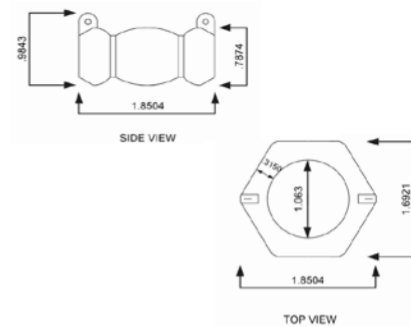

NC-CS201 - Coupling Nut