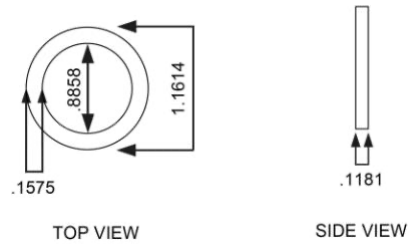

NC-CS201 - Coupling Washer