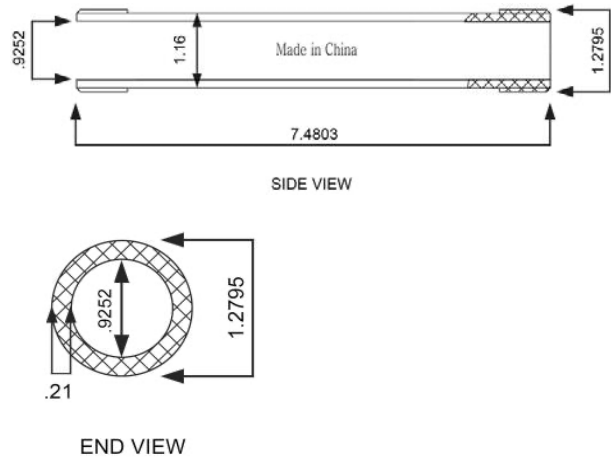

### Meter Coupling:

- Standard 3/4" meter coupling
- NSF/ANSI/CAN 61 & NSF/ANSI 372 Certified by WQA
- Meter Coupling: Made out of PA66 + 33% GF
- Coupling Washer: Made out of EPDM-Q/SY JHC104003.17 - 2007
- Maximum working temperature is 194 °F

NC-CS201 - Coupling Nut

NC-CS201 - Coupling Pipe

NC-CS201 - Coupling Washer

NC-ST201 - Spacer Tube

### Spacer Tube:

- 1" diameter x 7.5" length
- Made out of PA66 + 33% GF
- Maximum working temperature is 194°F
- Maximum working pressure is 150 PSI

Images shown are NOT actual size  
(All measurements are in inches)