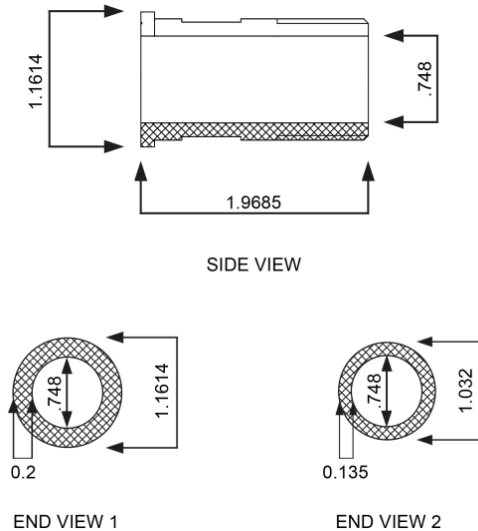

NextCentury 3/4" Meter Couplings and Spacer Tubes

**Meter Coupling:**

- Standard 3/4" meter coupling
- NSF/ANSI 61 & 372 Certified
- Meter Coupling: Made out of PA66 + 33% GF
- Coupling Washer: Made out of EPDM-Q/SY JHC104003.17 - 2007
- Maximum working temperature is 194 °F

NC-CS201 - Coupling Pipe

**Spacer Tube:**

- 1" diameter x 7.5" length
- Made out of PA66 + 33% GF
- Maximum working temperature is 194°F
- Maximum working pressure is 150 PSI

Images shown are NOT actual size  
(All measurements are in inches)