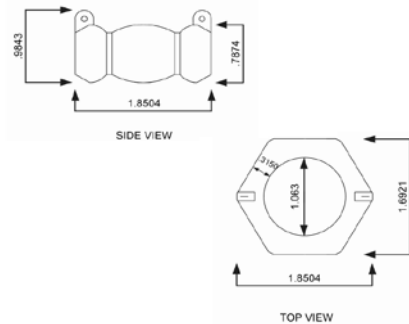

Spacer Tube:

- 1" diameter x 7.5" length
- Made out of PA66 + 33% GF
- Maximum working temperature is 194°F
- Maximum working pressure is 150 PSI

Images shown are NOT actual size
(All measurements are in inches)

NC-CS201 - Coupling Nut