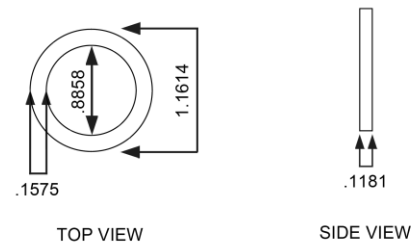

NC-CS201 - Coupling Washer